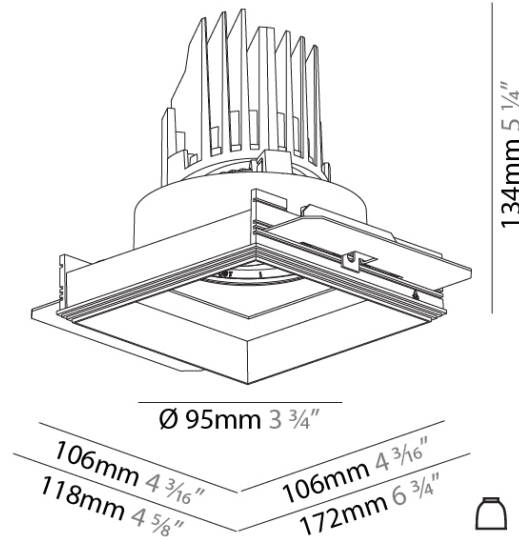

ELECTRICAL
Lamp Type: LED (Zhaga Standard)
Input Wattage (W): 15.5
Total Output Wattage (W): 14.5
Dimming: Tri-Mode (Non-Dimming and Phase Dimming (120Vac only) and 0-10V Dimming)
Driver Included: No
Driver Location: Recessed Housing
Driver Type: Constant Current - Universal
Driver Class: Class 2
Housing: See components
Input Voltage (V): 120 - 277
Constant Current (MA): 500

LED
Number of LEDs: 1
Color Temperature (°K): 2700 / 3000 / 3500 / 4000
Max. Delivered Lumen (lm): 940 / 980 / 1029 / 1050
Nominal Lumen (lm): 1386 / 1438 / 1511 / 1542
CRI: >90 CRI
Efficiency (%): 87.9 / 88.4 / 87.9
Lamp Life (hrs): 50000
Upon Request: RGB-W Tunable White Special Color Temperature Special LED

OPTICAL
Reflector: 20 / 40 / 60
Adjustability: Rotational 355°; Tilt 30°
Upon Request: Special Beam Angles